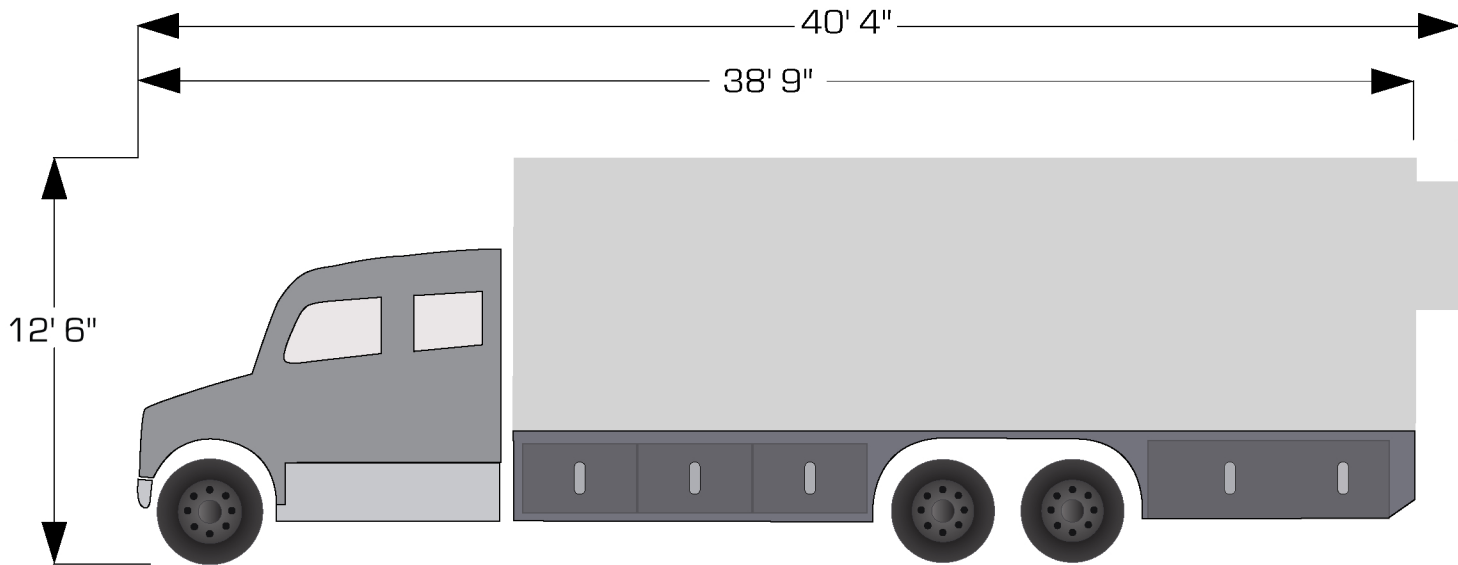

Eclipse Exterior Dimensions

Tech dimensions	A - Cargo door	28"	Weight	37,100 lbs
	B - Control room door	36"	Power	100 AMP, single phase camlock connection
	C - Stair platform	40" x 48"		
	D - Stairs	40" x 52"		