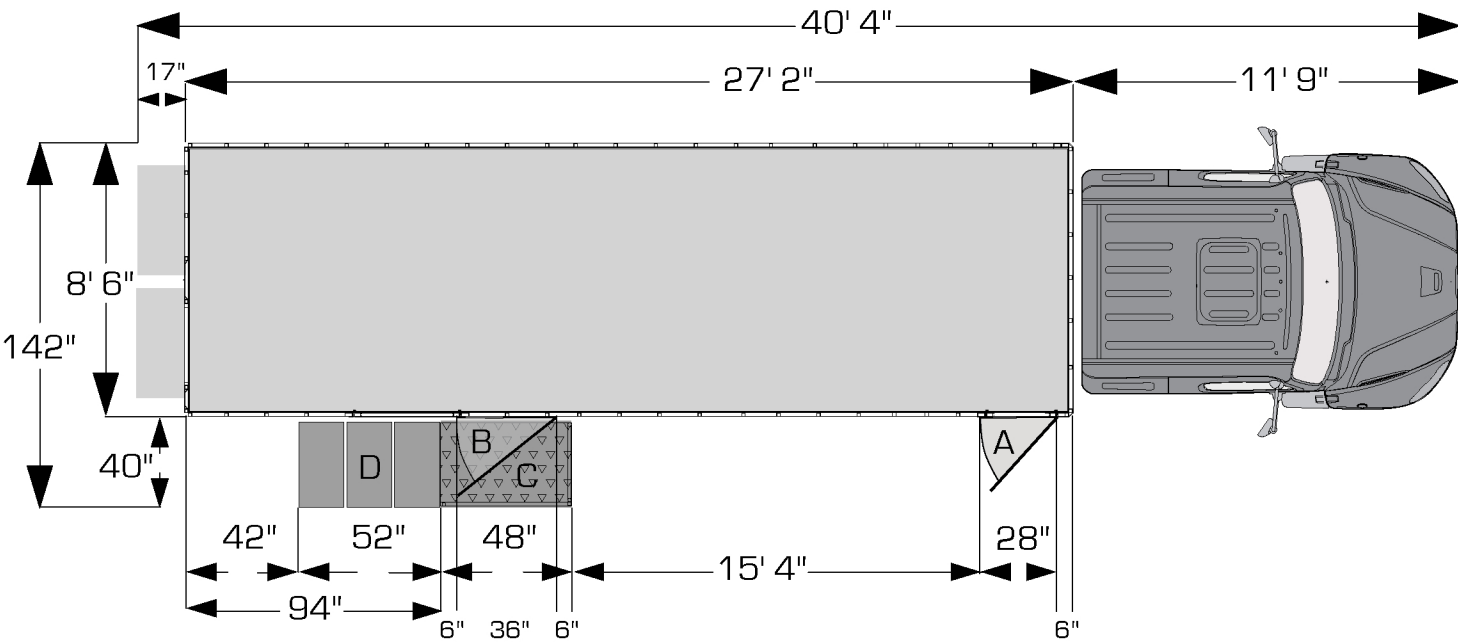

Eclipse Exterior Dimensions

Tech dimensions	A - Cargo door	28"	Weight	37,100 lbs
	B - Control room door	36"	Power	100 AMP, single phase camlock connection
	C - Stair platform	40" x 48"		
	D - Stairs	40" x 52"		